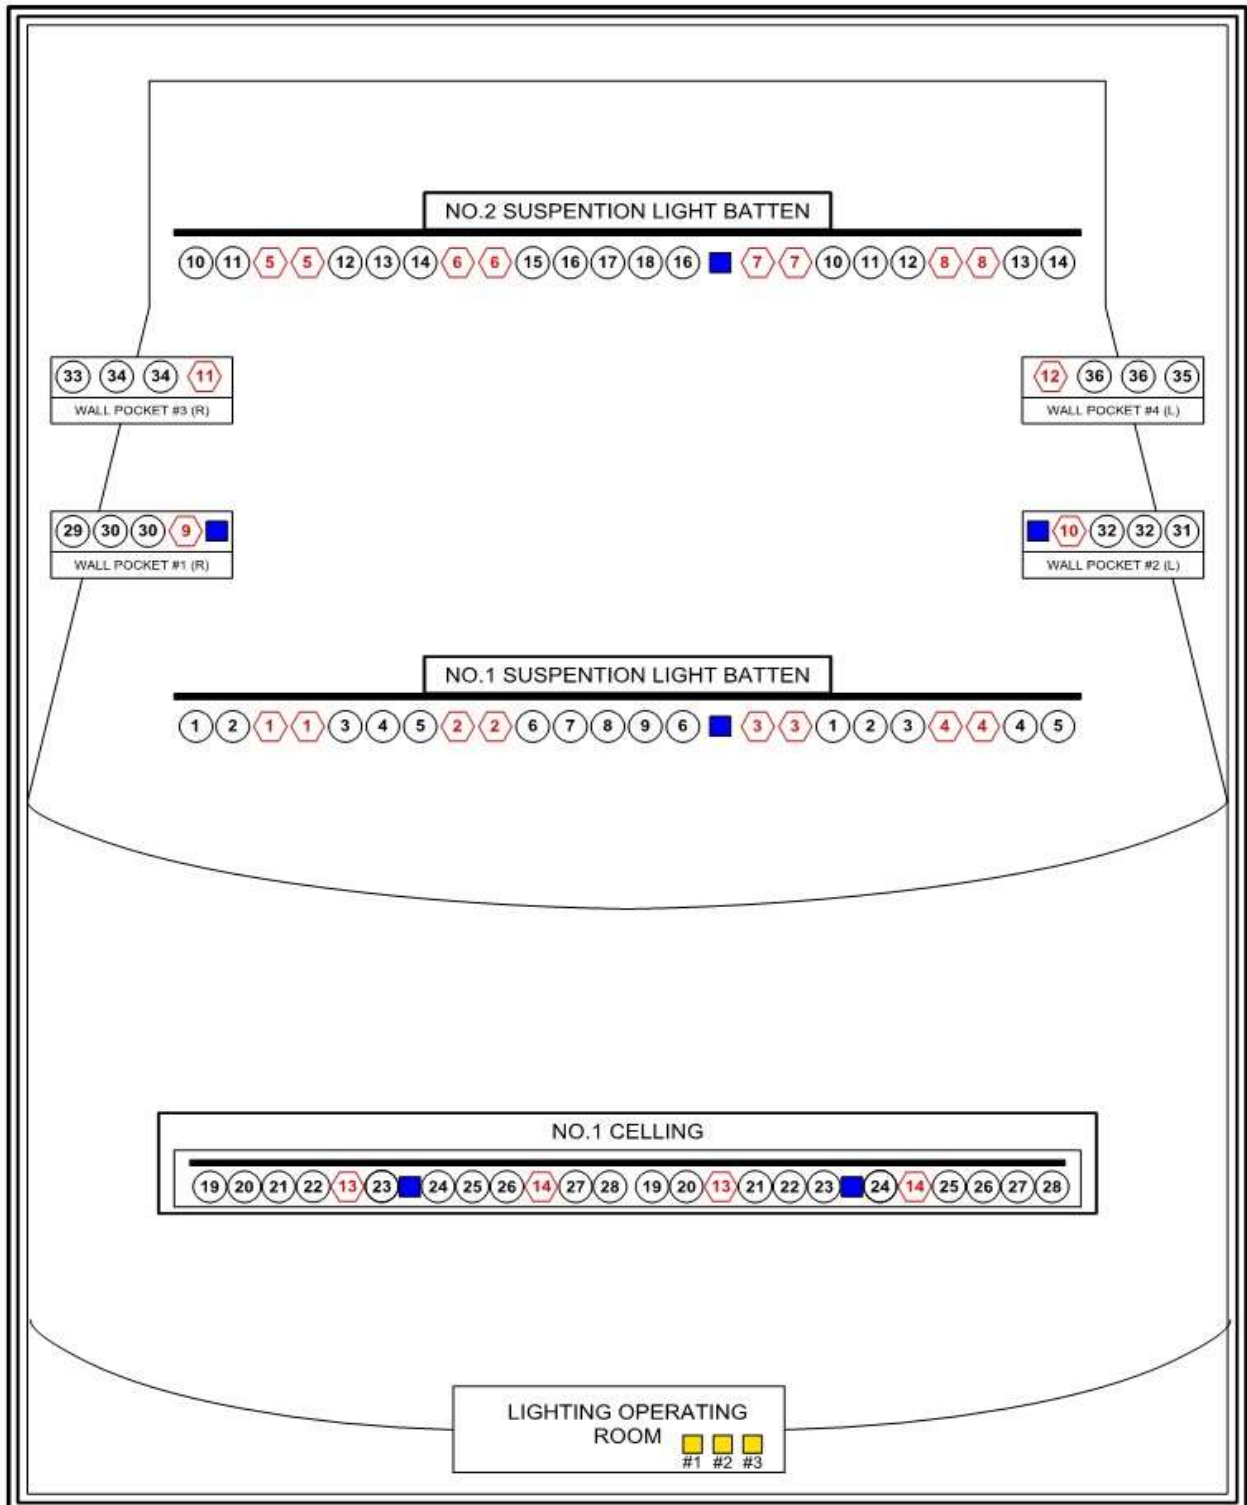

조명장비						
품명	규격	모델명	단위	수량	제조사	
<b>COMPUTER CONSOLE &amp; DIMMER</b>						
COMPUTER CONSOLE	24SUBMASTER/48CH	SMARTFADE 12/48	EA	1	ETC	
	MA2 COMMANDWING / FADERWING / RACKCASE SET	grandMA2 COMMANWING	SET	1	MA LIGHTING	
SUB CONSOLE	RD 12 S/W	CUSTOM MADE	EA	1	국산	
DIMMER UNIT PANNEL	12CH	SJD-125K	SET	2	국산	
	DIMMER 12 CIRCUIT	JY-512	SET	1	국산	
<b>조명기</b>						
ELLIPSOID LIGHT	HPL-750W 19°	SOURCE FOUR	EA	3	ETC	
SPOT LIGHT	HL-1.2KW/FRESNEL	8" FRESNEL	EA	30	국산	
PAR LIGHT	220V/1KW	PARCAN-64	EA	60	국산	
LED MOVING LIGHT	LED 350W	MAC 301 WASH	EA	10	MARTIN	
<b>액세서리</b>						
IRIS KIT	SOURCEFOUR DROP-IN	IRIS	EA	3	ETC	
<b>조명채널</b>						
위치	채널	R/D	DIRECT	DMX	단위	수량
SUSPENSION (SUS 1,2)	9	4		1	EA	2
WALL POCKET (1,2)	2	1		1	EA	2
WALL POCKET (3,4)	2	1			EA	2
NO.1 CEILING	10	2		2	EA	1

## 조명회로도

 <p>HWASEONG CITY CULTURAL FOUNDATION 화성시문화재단</p>	<p>SYMBOL</p> <ul style="list-style-type: none"> <li>○ CIRCUIT (5KW)</li> <li>⬠ REMOTE DIRECT (5KW)</li> <li>■ DMX OUTPUT (XLR5P)</li> <li>■ DMX INPUT (XLR3P)</li> </ul>	<p>BUILDING TITLE</p> <p>동탄북합문화센터 야외공연장</p>	<p>DATE</p> <p>2023. 2. 10.</p>
		<p>NAME OF DRAWING</p> <p>LIGHTING CIRCUIT PLOT</p>	<p>SCALE</p> <p>NON SCALE</p>
		<p>SHEET NO</p> <p>1</p>	