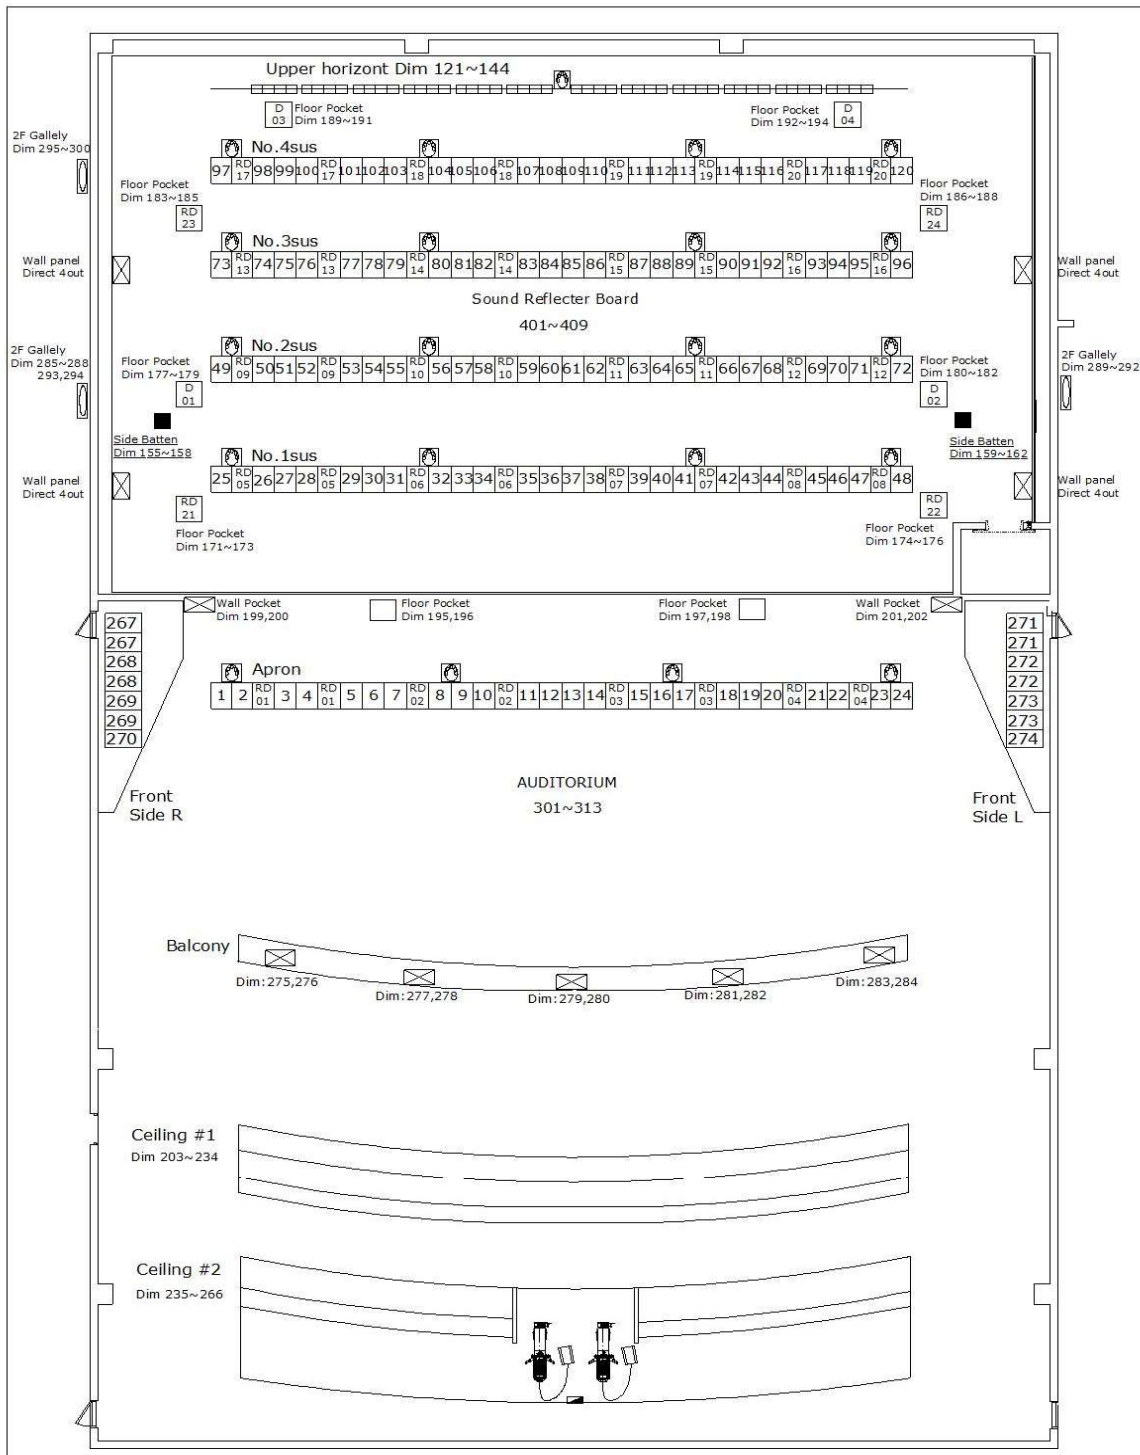

조명회로도

Note			
	Floor Pocket		Side Batten
	Wall Pocket		2F Gallely

Title	Hwaseong Art Hall	Scale	Not to scale
	Light Patch	Date